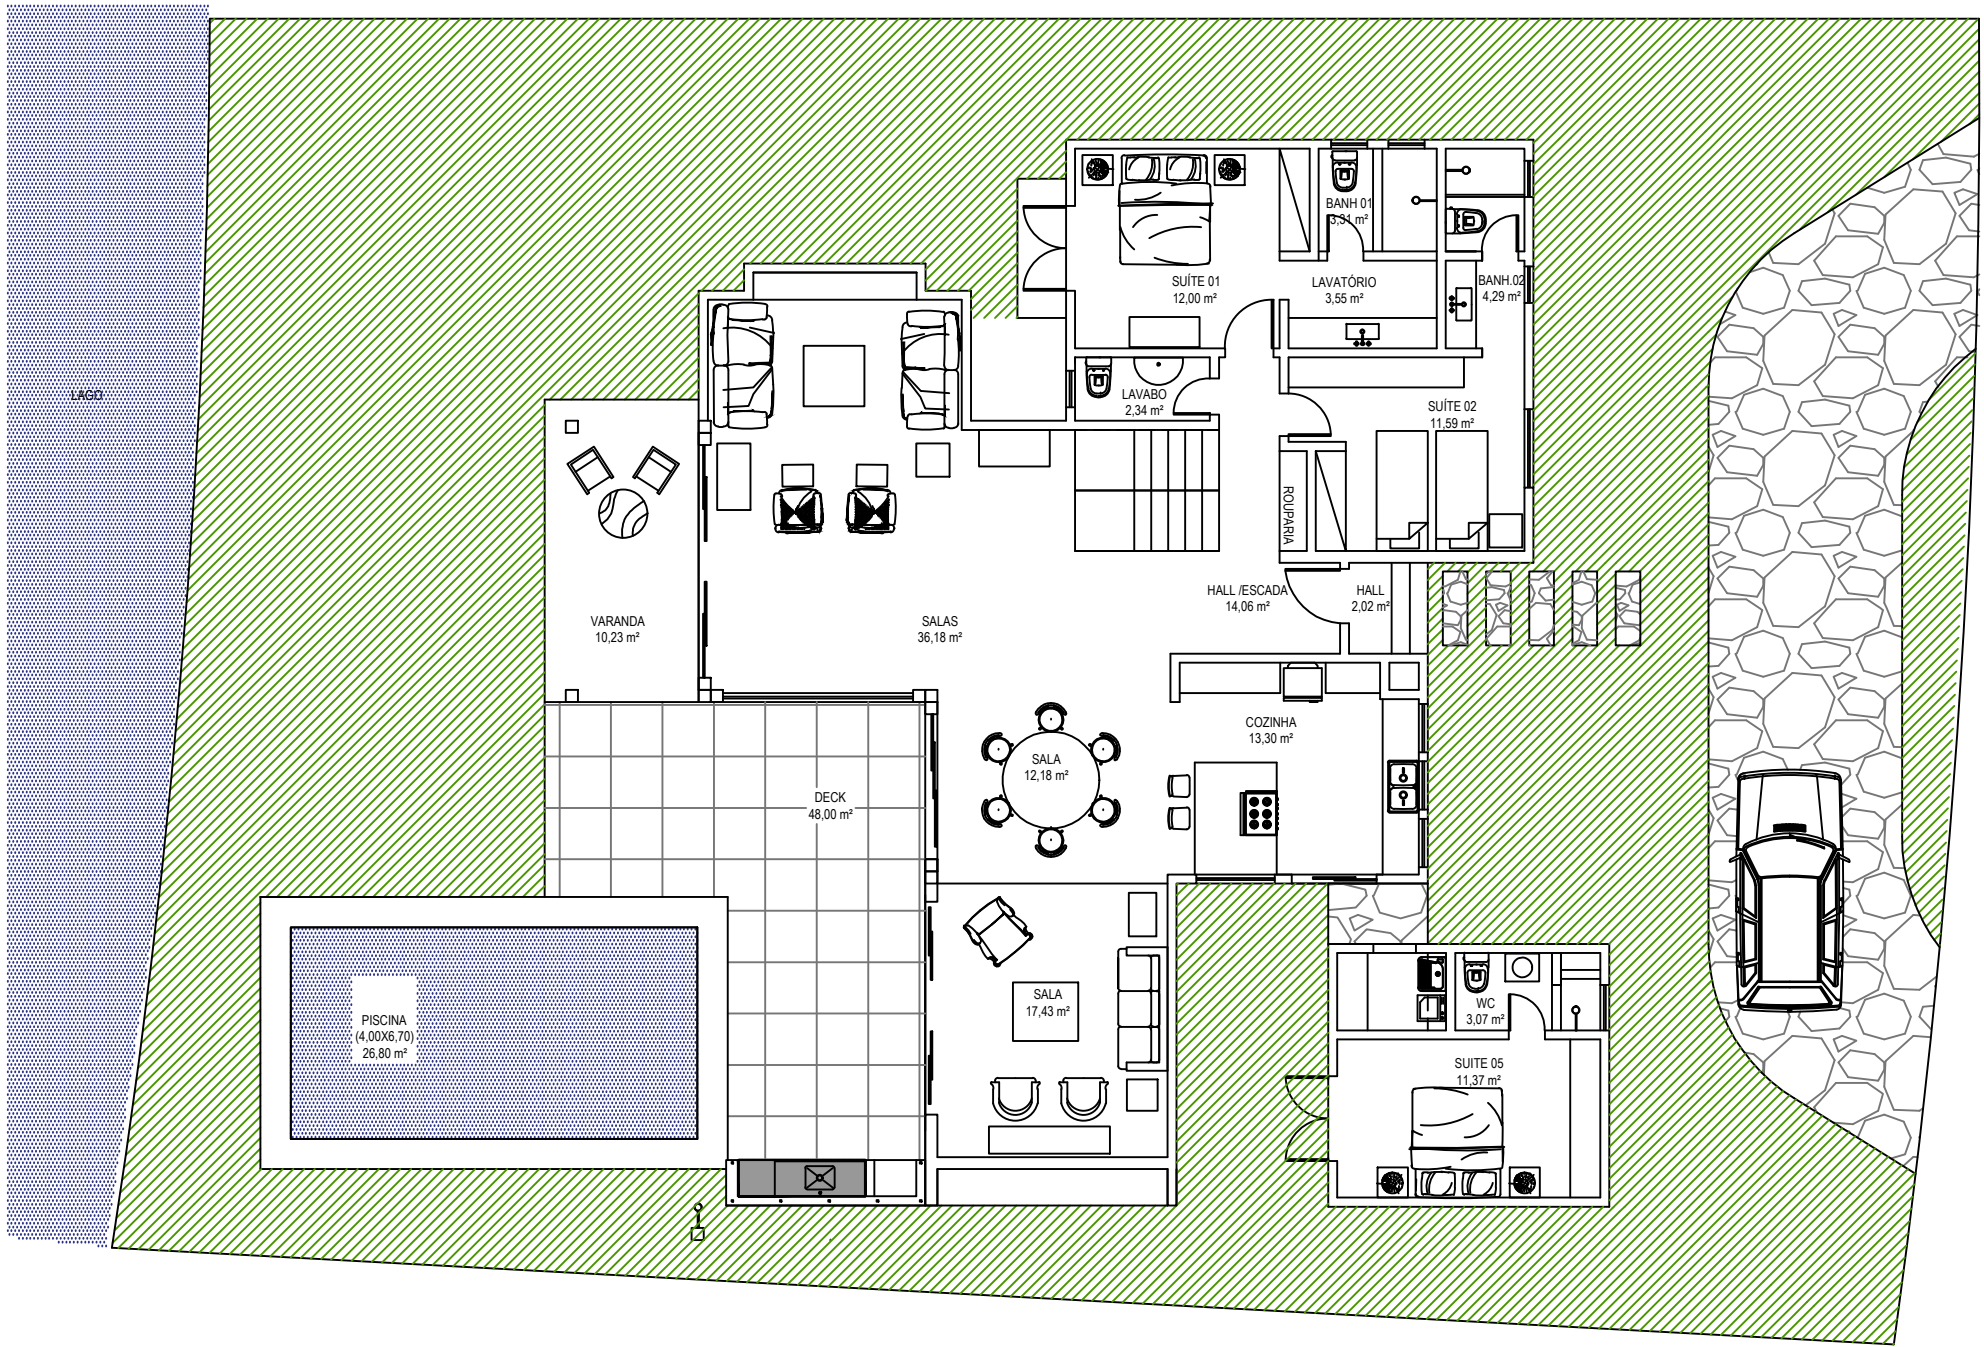

JARDIM DO LAGO - BÚZIOS

d1k 58 Lago
DESENVOLVIMENTO IMOBILIÁRIO

The logo features the text "d1k" in a stylized white font on a dark blue square background. To its right, "58 Lago" is written in a large, white, sans-serif font. Below the "d1k" text, "DESENVOLVIMENTO IMOBILIÁRIO" is written in a smaller, white, sans-serif font. The entire logo is set against a background of blue water ripples.

PLANTA BAIXA TÉRREO
 ESC. 1:75