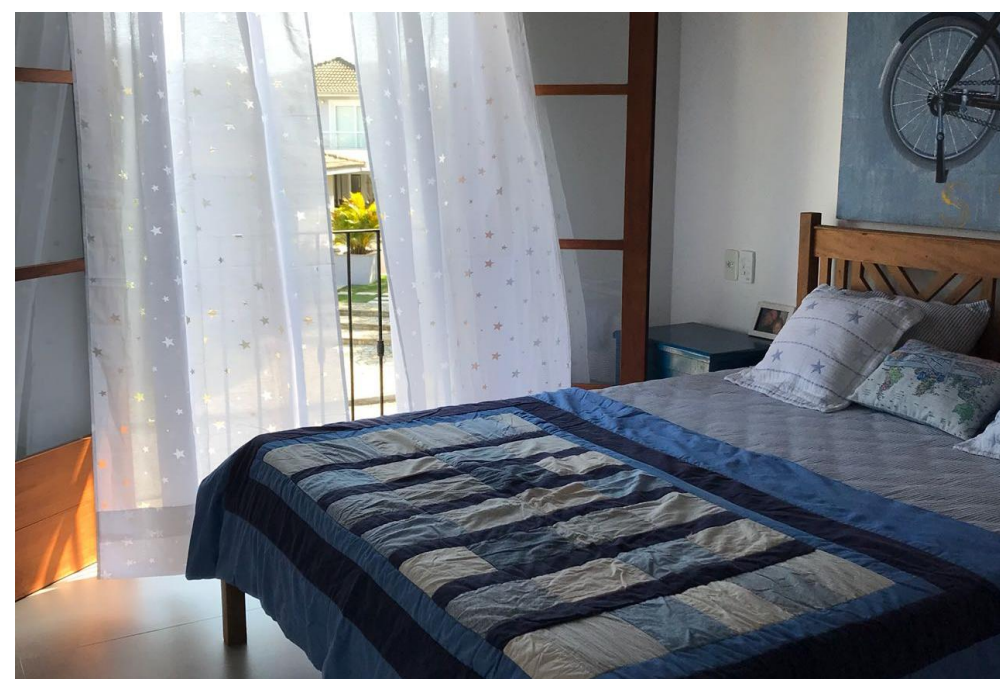

JARDIM DO LAGO - BÚZIOS

d1k 58 Lago
DESENVOLVIMENTO IMOBILIÁRIO

The logo features the text "d1k" in a stylized white font on a dark blue square background. To its right, "58 Lago" is written in a large, white, sans-serif font. Below the "d1k" text, "DESENVOLVIMENTO IMOBILIÁRIO" is written in a smaller, white, sans-serif font. The entire logo is set against a background of blue water ripples.